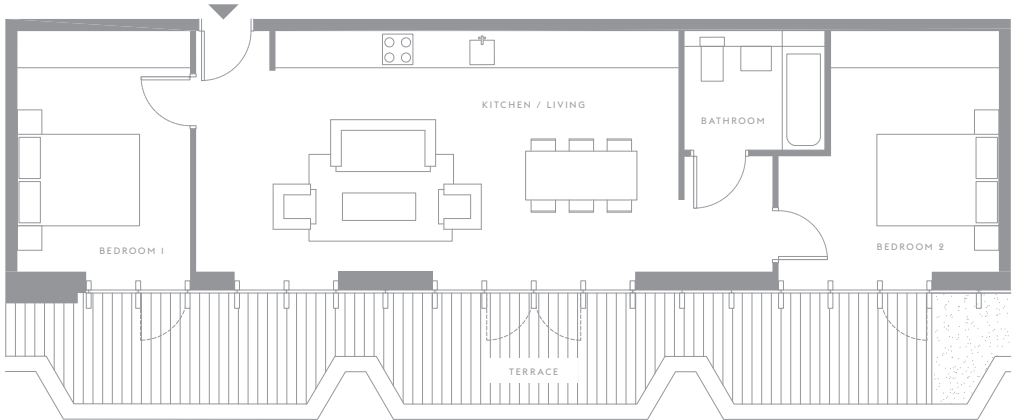

Apartment  
504

59  
75  
57

Building  
59

Bathrooms  
1

Floors  
5

Bedrooms  
2

↑  
NORTH

Kitchen / Living Room      9.44 x 4.24m      30'97.3" x 13'91.0" ft

Bedroom 1      2.83 x 4.24m      9'26.8" x 13'91.0" ft

Bedroom 2      3.60 x 4.24m      11'4.0" x 13'91.0" ft

**Total approximate area      66sqm      710.4sq ft**