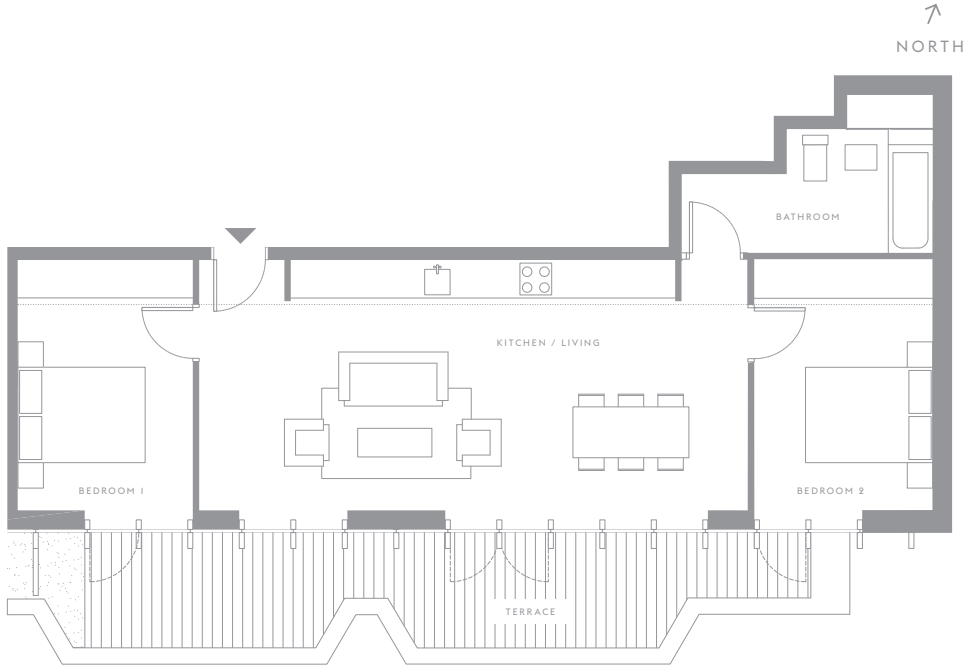

Apartment
503

59
75
57

Building
59

Bathrooms
1

Floors
5

Bedrooms
2

Kitchen / Living Room	8.63 x 4.24m	28'31.3" x 13'91.0" ft
Bedroom 1	2.75 x 4.24m	9'02.2" x 13'91.0" ft
Bedroom 2	2.81 x 4.24m	9'20.6" x 13'91.0" ft
Total approximate area	66.41sqm	714.8sq ft