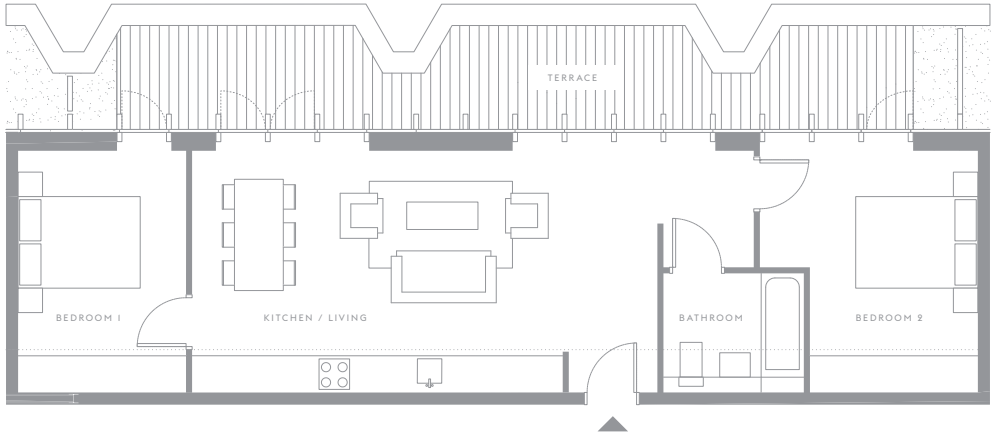

Apartment
502

59
75
57

Building
59

Bathrooms
1

Floors
5

Bedrooms
2

Kitchen / Living Room	9.20 x 4.26m	30'18.3" x 13'96.6" ft
Bedroom 1	2.75 x 4.26m	9'02.5" x 13'96.6" ft
Bedroom 2	3.57 x 4.26m	11'71.2" x 13'96.6" ft
Total approximate area	64.98sqm	699.4sq ft