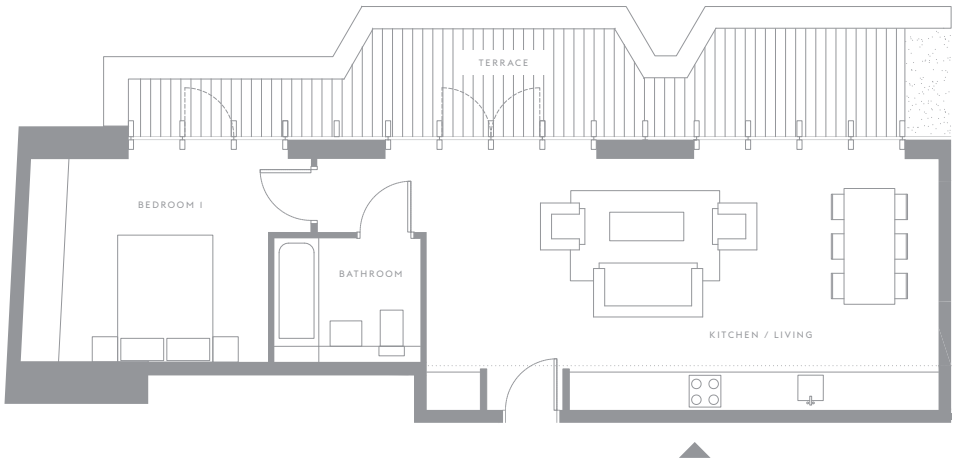

Apartment  
501

59  
75  
57

Building  
59

Bathrooms  
1

Floors  
GF

Bedrooms  
1

Kitchen / Living Room      9.78 x 4.26m      32'10.3" x 13'96.6" ft

Bedroom 1      3.85 x 3.50m      12'62.4" x 11'48.6" ft

**Total approximate area      54.97sqm      591.7sq ft**