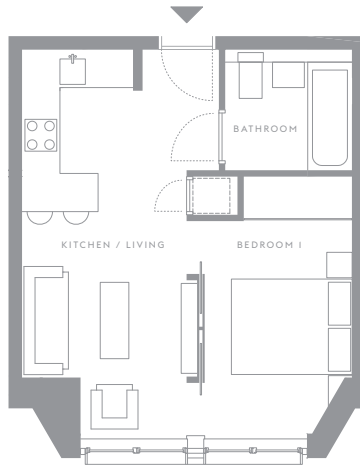

Apartments

110 | 210 | 310 | 410

5975

Building

59

Bathrooms

1

Floors

1, 2, 3, 4

Bedrooms

1

↑
NORTH

Kitchen / Living Room

6.07 x 2.87m

19'10.9" x 9'5" ft

Bedroom 1

4.07 x 2.32m

13'4.2" x 7'7.3" ft

Total approximate area

30.80sqm

331.52sq ft