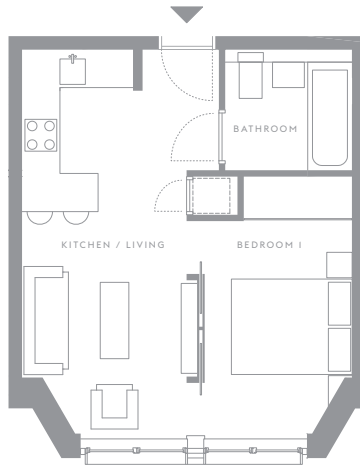

Apartments

107 | 207 | 307 | 407

5975

Building

59

Bathrooms

1

Floors

1, 2, 3, 4

Bedrooms

1

↑
NORTH

Kitchen / Living Room

6.07 x 2.75m

19'10.9" x 9'0.3" ft

Bedroom 1

4.07 x 2.32m

13'4.2" x 7'7.3" ft

Total approximate area

30.29sqm

326.03sq ft