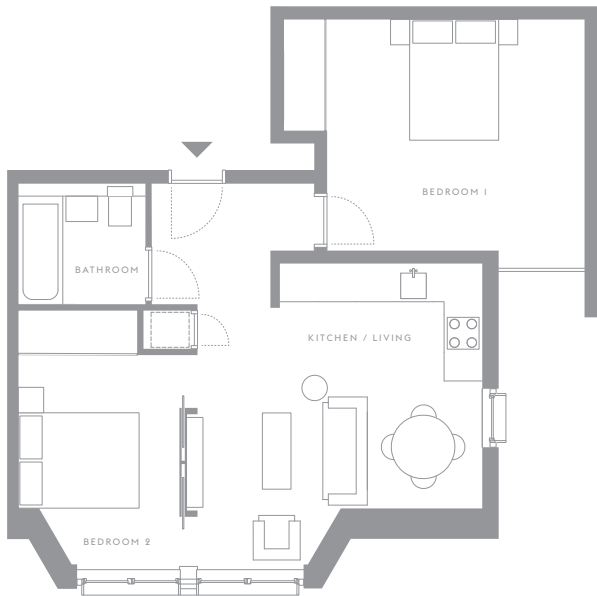

Apartments

106 | 206 | 306 | 406

59
75
67

Building

59

Bathrooms

1

Floors

1, 2, 3, 4

Bedrooms

2

Kitchen / Living Room 4.81 x 4.64m 15'9.3" x 15'2.6" ft

Bedroom 1 4.07 x 2.53m 13'4.2" x 8'3.6" ft

Bedroom 2 4.72 x 3.61m 15'5.8" x 11'10.1" ft

Total approximate area 54.18sqm 583.18sq ft