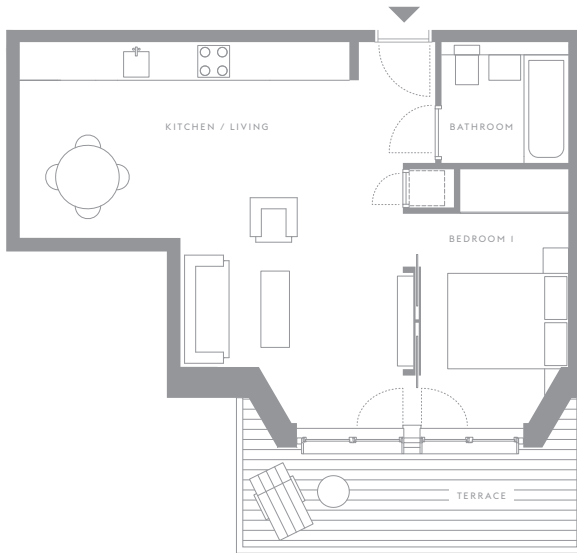

Apartment
009

59
75
57

Building
59

Bathrooms
1

Floors
GF

Bedrooms
1

Kitchen / Living Room 6.53 x 6.07m 21'5" x 19'10.9" ft

Bedroom 1 4.07 x 2.32m 13'4.2" x 7'7.3" ft

Total approximate area 42.73sqm 459.54sq ft