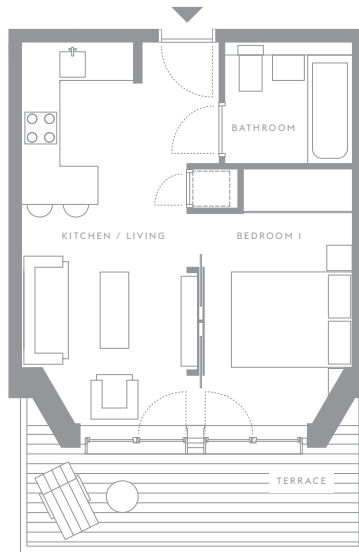

Apartment
008

59
75
57

Building
59

Bathrooms
1

Floors
GF

Bedrooms
1

↑
NORTH

Kitchen / Living Room 6.07 x 2.75m 19'10.9" x 9'0.2" ft

Bedroom 1 4.07 x 2.32m 13'4.2" x 7'7.3" ft

Total approximate area 30.29sqm 326.03sq ft