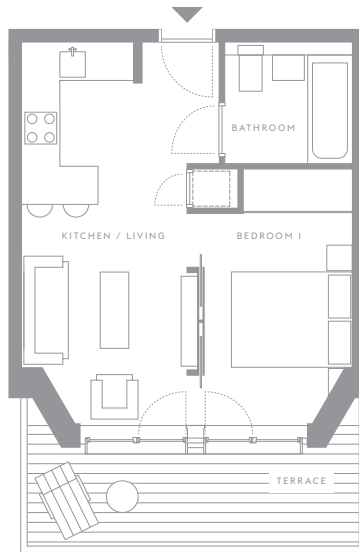

Apartment  
007

59  
75  
57

Building  
59

Bathrooms  
1

Floors  
GF

Bedrooms  
1

Kitchen / Living Room      6.07 x 2.75m      19'10.9" x 9'0.2" ft

Bedroom 1      4.07 x 2.32m      13'4.2" x 7'7.3" ft

**Total approximate area      30.29sqm      326.03sq ft**