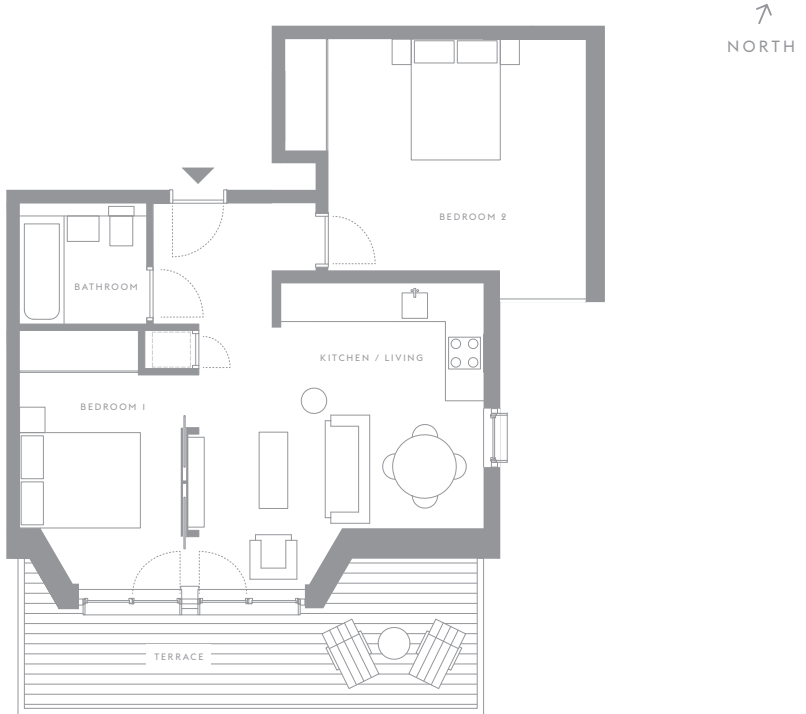

Apartment
006

59
75
57

Building
59

Bathrooms
1

Floors
GF

Bedrooms
2

Kitchen / Living Room 4.81 x 4.64m 15'9.3" x 15'2.6" ft

Bedroom 1 4.12 x 2.53m 13'4.2" x 8'3.6" ft

Bedroom 2 4.72 x 3.61m 15'5.8" x 11'10.1" ft

Total approximate area 54.52sqm 586.84sq ft