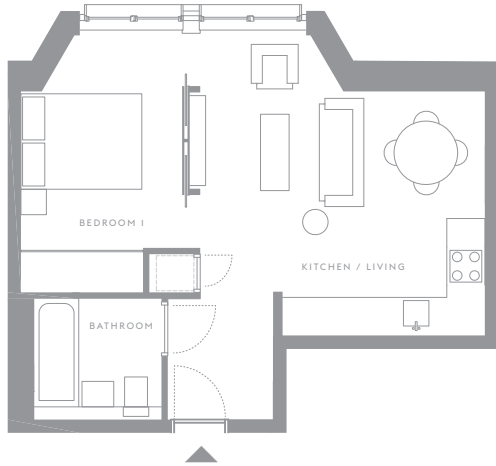

Apartments

005 | 105 | 205 | 305 | 405

59
65
75

Building

59

Bathrooms

1

Floors

GF, 1, 2, 3, 4

Bedrooms

1

Kitchen / Living Room

4.80 x 4.64m

15'8.9" x 15'2.6" ft

Bedroom 1

4.12 x 2.53m

13'6.2" x 8'3.6" ft

Total approximate area

36.56sqm

393.52sq ft