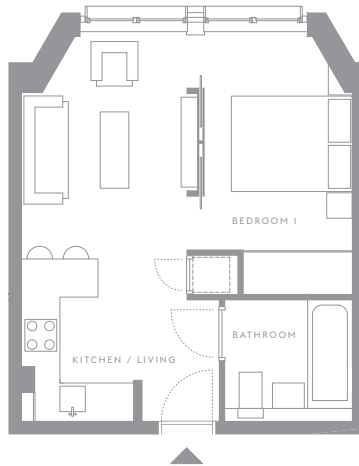

Apartments

004 | 104 | 204 | 304 | 404

59
75
57

Building

59

Bathrooms

1

Floors

GF, 1, 2, 3, 4

Bedrooms

1

Kitchen / Living Room

6.11 x 2.75m

20'0.5" x 9'0.2" ft

Bedroom 1

4.12 x 2.32m

13'6.2" x 7'7.3" ft

Total approximate area

30.46sqm

327.86sq ft