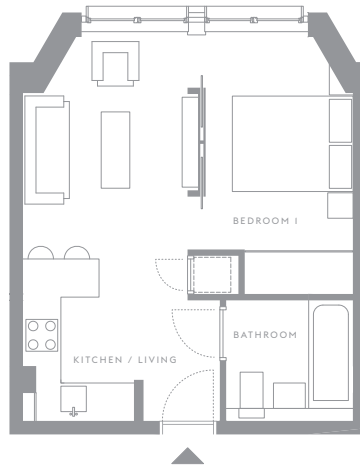

Apartments

003 | 103 | 203 | 303 | 403

59
75
57

Building

59

Bathrooms

1

Floors

GF, 1, 2, 3, 4

Bedrooms

1

Kitchen / Living Room

6.11 x 2.75m

20'0.5" x 9'0.2" ft

Bedroom 1

4.12 x 2.32m

13'6.2" x 7'7.3" ft

Total approximate area

30.46sqm

327.86sq ft