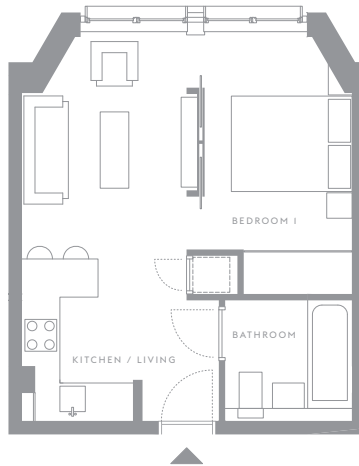

Apartments

002 | 102 | 202 | 302 | 402

59
75
57

Building

59

Bathrooms

1

Floors

GF, 1, 2, 3, 4

Bedrooms

1

Kitchen / Living Room

6.11 x 2.75m

20'0.5" x 9'0.2" ft

Bedroom 1

4.12 x 2.32m

13'6.2" x 7'7.3" ft

Total approximate area

30.46sqm

327.86sq ft