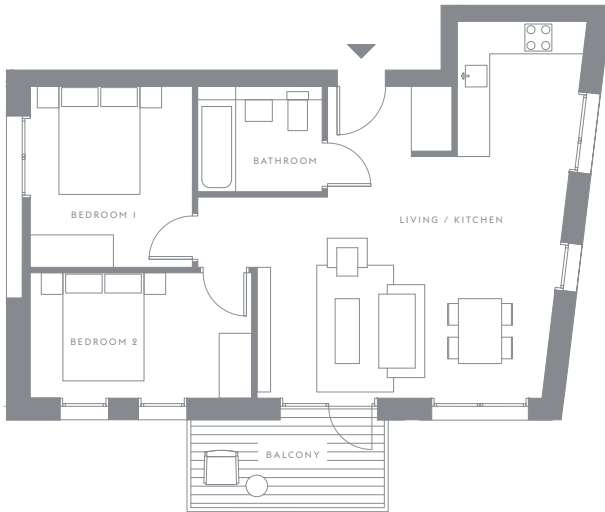

### Bathrooms

1

### Floors

6, 7, 8

### Bedrooms

2

Kitchen / Living Room      5.80 x 5.55m      19'0.3" x 18'2.5" ft

Bedroom 1      3.35 x 3.00m      10'11.8" x 9'10.1" ft

Bedroom 2      4.10 x 2.30m      13'5.4" x 7'6.5" ft

**Total approximate area      58.30sqm      627.5sq ft**