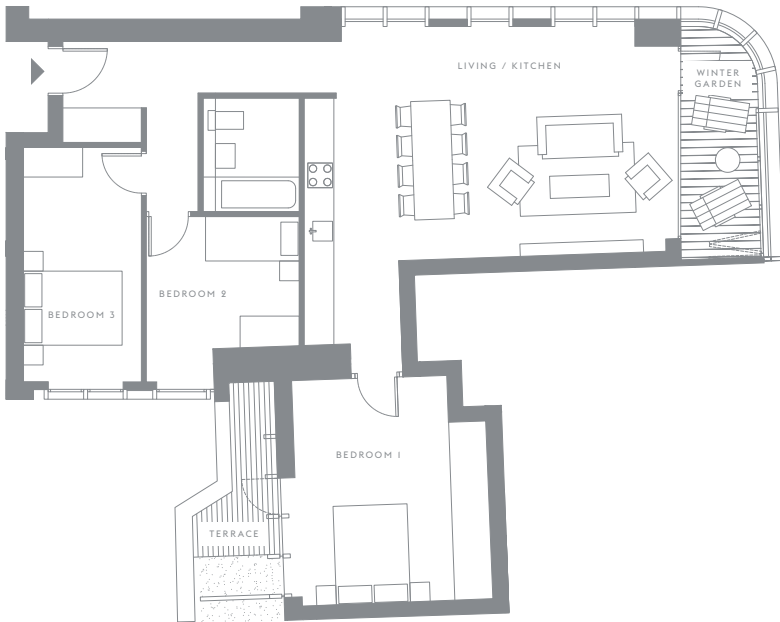

Apartment

75.53

595
75

Building

75

Bathrooms

1

Floors

5

Bedrooms

3

Kitchen / Living Room	5.65 x 4.70m	18'6.4" x 15'5.0" ft
Bedroom 1	4.60 x 3.90m	15'1.1" x 12'9.5" ft
Bedroom 2	3.80 x 3.25m	12'5.6" x 10'7.9" ft
Bedroom 3	4.75 x 2.60m	15'7.0" x 8'6.3" ft
Winter Garden	1.55 x 4.60m	10'7.9" x 7'4.5" ft
Total approximate area	101.4sqm	1091sq ft