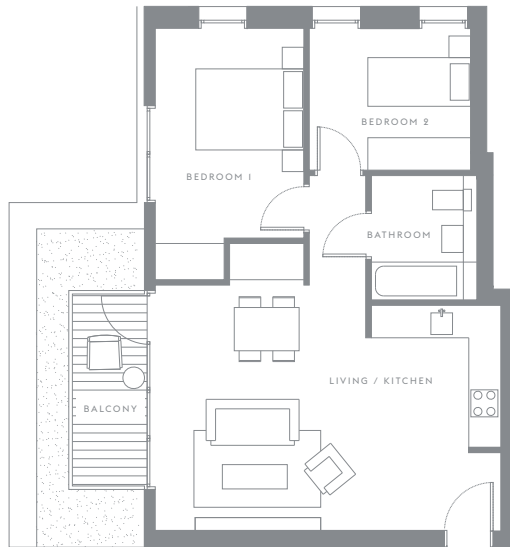

Apartment  
75.51

595  
75

Building  
75

Bathrooms  
1

Floors  
5

Bedrooms  
2

↑  
NORTH

Kitchen / Living Room	6.40 x 4.55m	20'11.9" x 14'11.1" ft
Bedroom 1	4.25 x 2.75m	13'11.3" x 9'0.2" ft
Bedroom 2	3.00 x 2.65m	9'10.1" x 8'8.3" ft
<b>Total approximate area</b>	<b>54.62sqm</b>	<b>587.9sq ft</b>