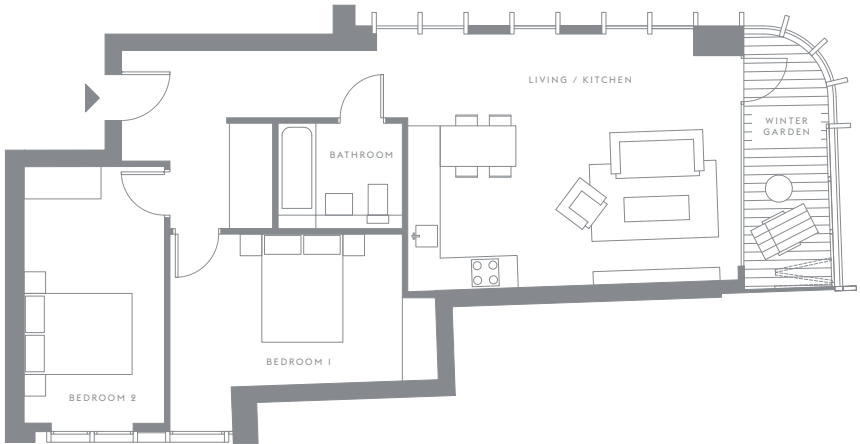

Apartments

75.15 | 75.25 | 75.35 | 75.45

595
757

Building

75

Bathrooms

1

Floors

1, 2, 3, 4

Bedrooms

2

Kitchen / Living Room 6.15 x 4.70m 20'2.1" x 15'5.0" ft

Bedroom 1 4.30 x 3.50m 14'1.2" x 11'5.7" ft

Bedroom 2 4.75 x 2.60m 15'7.0" x 9'10.1" ft

Winter Garden 1.55 x 4.60m 10'7.9" x 7'4.5" ft

Total approximate area 80sqm 861sq ft