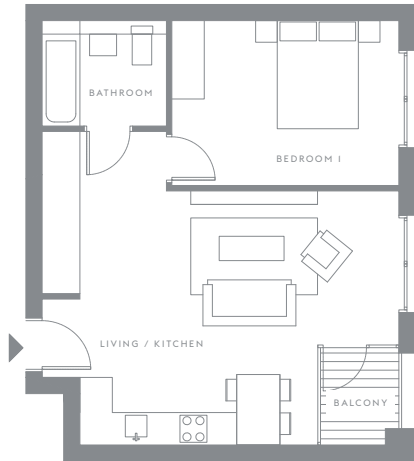

Apartments

75.13 | 75.23 | 75.33 | 75.43

595
75

Building

75

Bathrooms

1

Floors

1, 2, 3, 4

Bedrooms

1

Kitchen / Living Room

6.60 x 4.70m

21'7.8" x 15'5.0" ft

Bedroom 1

4.20 x 3.05m

13'9.3" x 10'0.0" ft

Total approximate area

50.09sqm

539.1sq ft