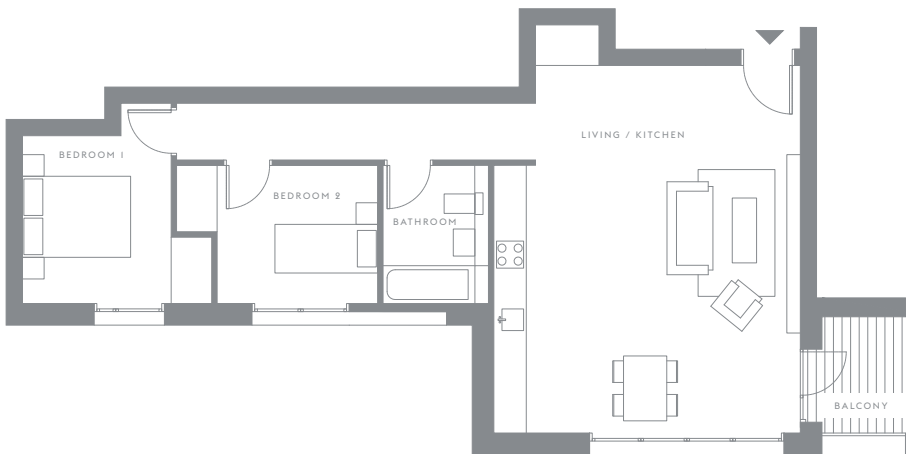

Apartments

75.11 | 75.21 | 75.31 | 75.41

595
75

Building

75

Bathrooms

1

Floors

1, 2, 3, 4

Bedrooms

2

↑
NORTH

Kitchen / Living Room 6.80 x 5.65m 22'3.7" x 18'6.4" ft

Bedroom 1 3.40 x 3.15m 11'1.8" x 10'4.0" ft

Bedroom 2 3.35 x 2.55m 10'11.8" x 8'4.3" ft

Total approximate area 67.84sqm 730.2sq ft