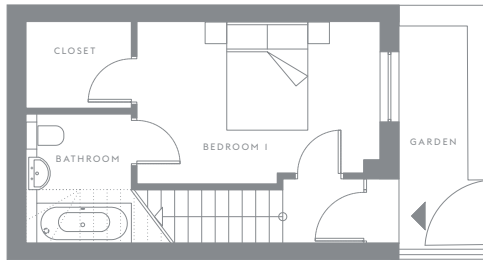

Mews
75.06

Building
75

Bathrooms
1

Floors
n/a

Bedrooms
1

First Floor

Ground Floor

Kitchen / Living Room

5.05 x 4.10m 16'6.8" x 13'5.4" ft

Bedroom 1

4.50 x 3.00m 14'9.1" x 9'10.1" ft

Total approximate area

51.78sqm 557.3sq ft