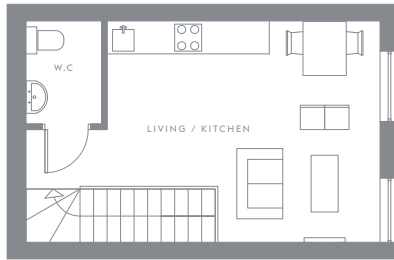

Mews
75.06

Building
75

Bathrooms
1

Floors
n/a

Bedrooms
1

First Floor

Ground Floor

Kitchen / Living Room

5.05 x 4.10m 16'6.8" x 13'5.4" ft

Bedroom 1

4.50 x 3.00m 14'9.1" x 9'10.1" ft

Total approximate area

51.78sqm 557.3sq ft