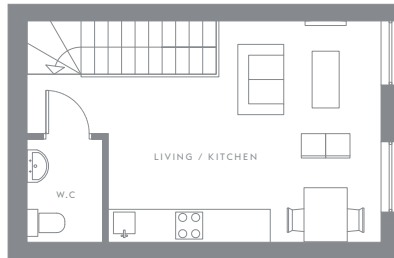

Mews

75.05 | 75.07

Building

75

Bathrooms

1

Floors

n/a

Bedrooms

1

First Floor

Ground Floor

Kitchen / Living Room

5.05 x 4.10m 16'6.8" x 13'5.4" ft

Bedroom 1

4.50 x 3.00m 14'9.1" x 9'10.1" ft

Total approximate area

51.78sqm 557.3sq ft