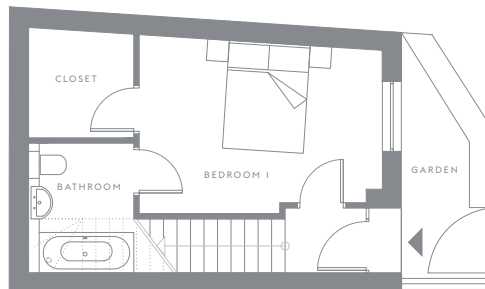

**Mews**  
75.04

**Building**  
75

**Bathrooms**  
1

**Floors**  
n/a

**Bedrooms**  
1

First Floor

Ground Floor

Kitchen / Living Room

5.05 x 4.25m    16'6.8" x 13'11.3" ft

Bedroom 1

4.50 x 3.15m    14'9.1" x 10'4.0" ft

**Total approximate area**

**54.71sqm    588.8sq ft**