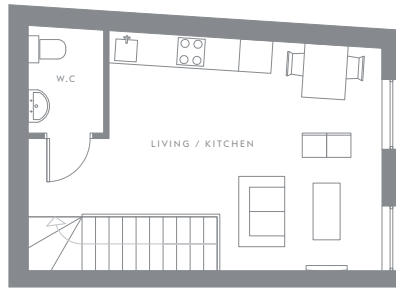

**Mews**  
75.04

**Building**  
75

**Bathrooms**  
1

**Floors**  
n/a

**Bedrooms**  
1

First Floor

Ground Floor

Kitchen / Living Room

5.05 x 4.25m    16'6.8" x 13'11.3" ft

Bedroom 1

4.50 x 3.15m    14'9.1" x 10'4.0" ft

**Total approximate area**

**54.71sqm    588.8sq ft**