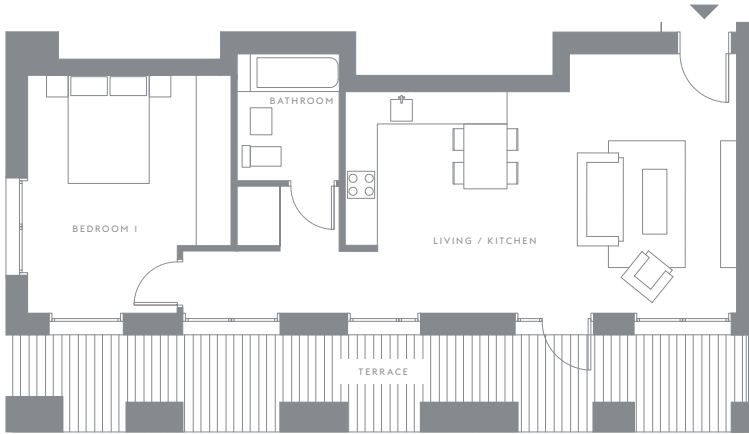

Apartment

75.03

5975

Building

75

Bathrooms

1

Floors

GF

Bedrooms

1

Kitchen / Living Room

7.25 x 4.80m

23'9.4" x 15'8.9" ft

Bedroom 1

4.40 x 3.75m

14'5.2" x 12'3.6" ft

Total approximate area

56.70sqm

610.3sq ft