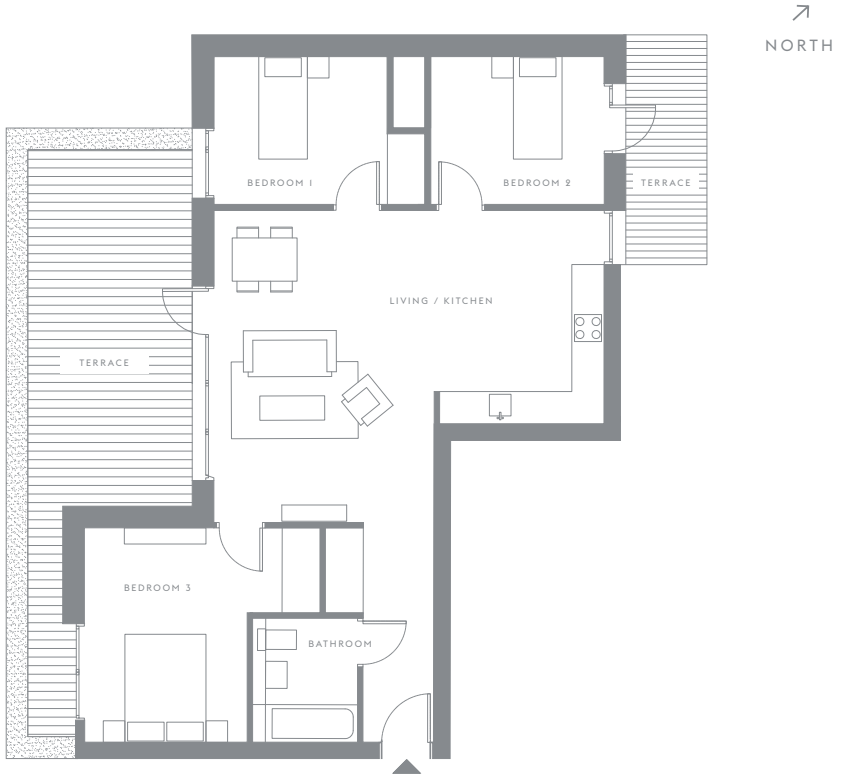

Apartment
75.01

595
757

Building
75

Bathrooms
1

Floors
GF

Bedrooms
3

Kitchen / Living Room	7.20 x 5.75m	23'7.4" x 18'10.3" ft
Bedroom 1	4.00 x 3.65m	13'1.4" x 11'11.7" ft
Bedroom 2	3.55 x 2.75m	11'7.7" x 9'0.2" ft
Bedroom 3	3.55 x 2.75m	11'7.7" x 9'0.2" ft
Total approximate area	79.76sqm	858.5sq ft